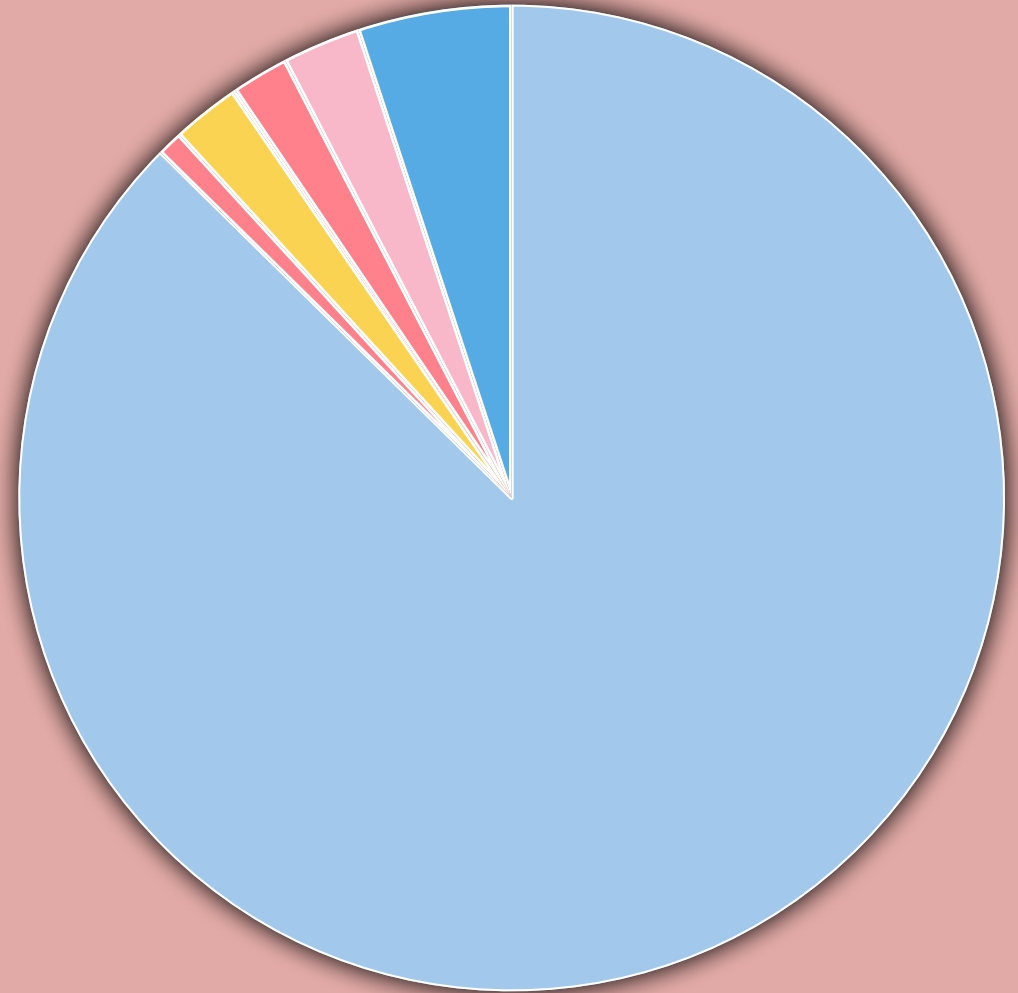

DNA Hemp Cannabinoid Profile

95.39% Total Cannabinoids

2.58% Max THC

87.76% Max CBD

Cannabinoids are quantified using performance liquid chromatography. Total Cannabinoids is the sum of all detected cannabinoids